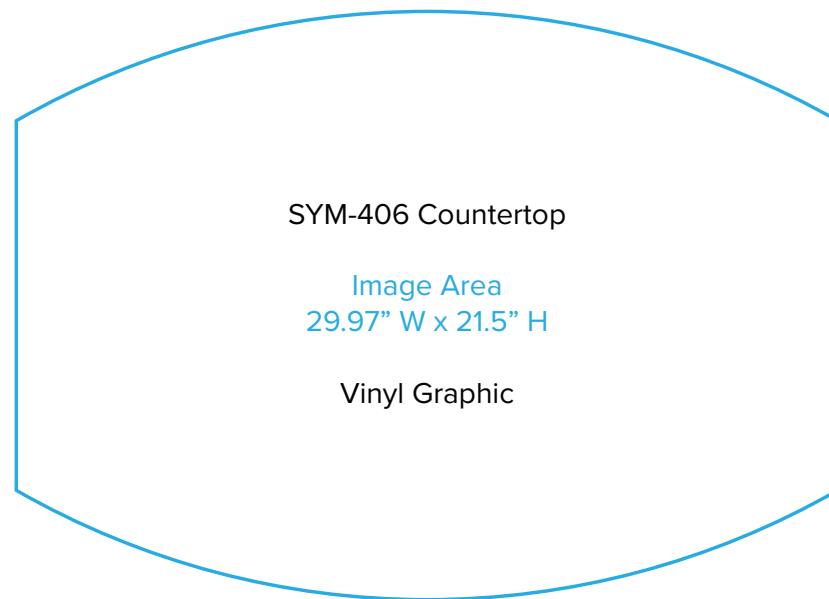

# Graphic Template 10 x 20 Inline Exhibit Flat, Arched Center & Side Panels - SEG Graphics

NOTE: All Raster Art (jpg, tiff,psd, png, etc.) must be at least 100 dpi at print size.  
Standard kits are often customized. Please check with Customer Service to ensure that this template matches your specific job.

# Graphic Template Portable Counter – Vinyl Graphic

NOTE: All Raster Art (jpg, tiff,psd, png, etc.) must be at least 100 dpi at print size.  
Standard kits are often customized. Please check with Customer Service to ensure that this template matches your specific job.