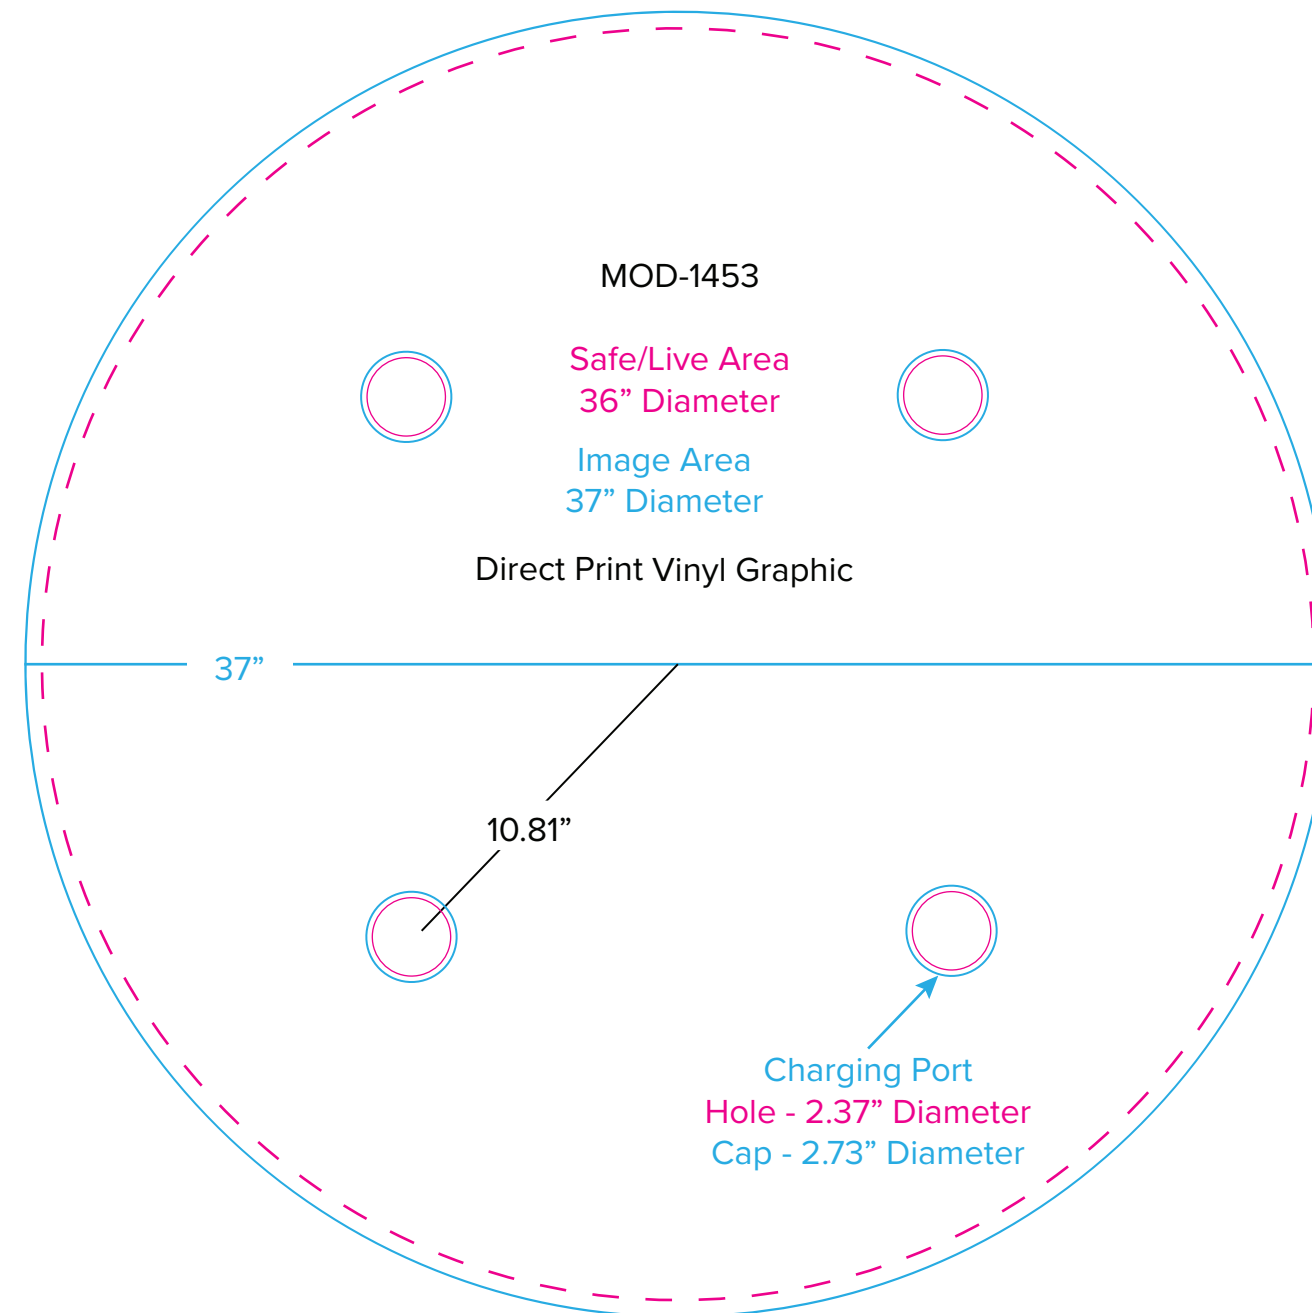

# Graphic Template 10 x 20 Inline Exhibit Flat, Arched Center & Side Panels - SEG Graphics

NOTE: All Raster Art (jpg, tiff,psd, png, etc.) must be at least 100 dpi at print size.  
Standard kits are often customized. Please check with Customer Service to ensure that this template matches your specific job.

Graphic Template  
Backwall Workstation Countertop – Vinyl Graphics  
Graphics **NOT** included in base price. Please request pricing.

NOTE: All Raster Art (jpg, tiff,psd, png, etc.) must be at least 100 dpi at print size.  
Standard kits are often customized. Please check with Customer Service to ensure that this template matches your specific job.

# Graphic Template Portable Counter – Vinyl Graphic

NOTE: All Raster Art (jpg, tiff,psd, png, etc.) must be at least 100 dpi at print size.  
Standard kits are often customized. Please check with Customer Service to ensure that this template matches your specific job.

Graphic Template  
Wireless Charging Bistro Table  
Direct Print Vinyl Graphic

NOTE: All Raster Art (jpg, tiff,psd, png, etc.) must be at least 100 dpi at print size.  
Standard kits are often customized. Please check with Customer Service to ensure that this template matches your specific job.