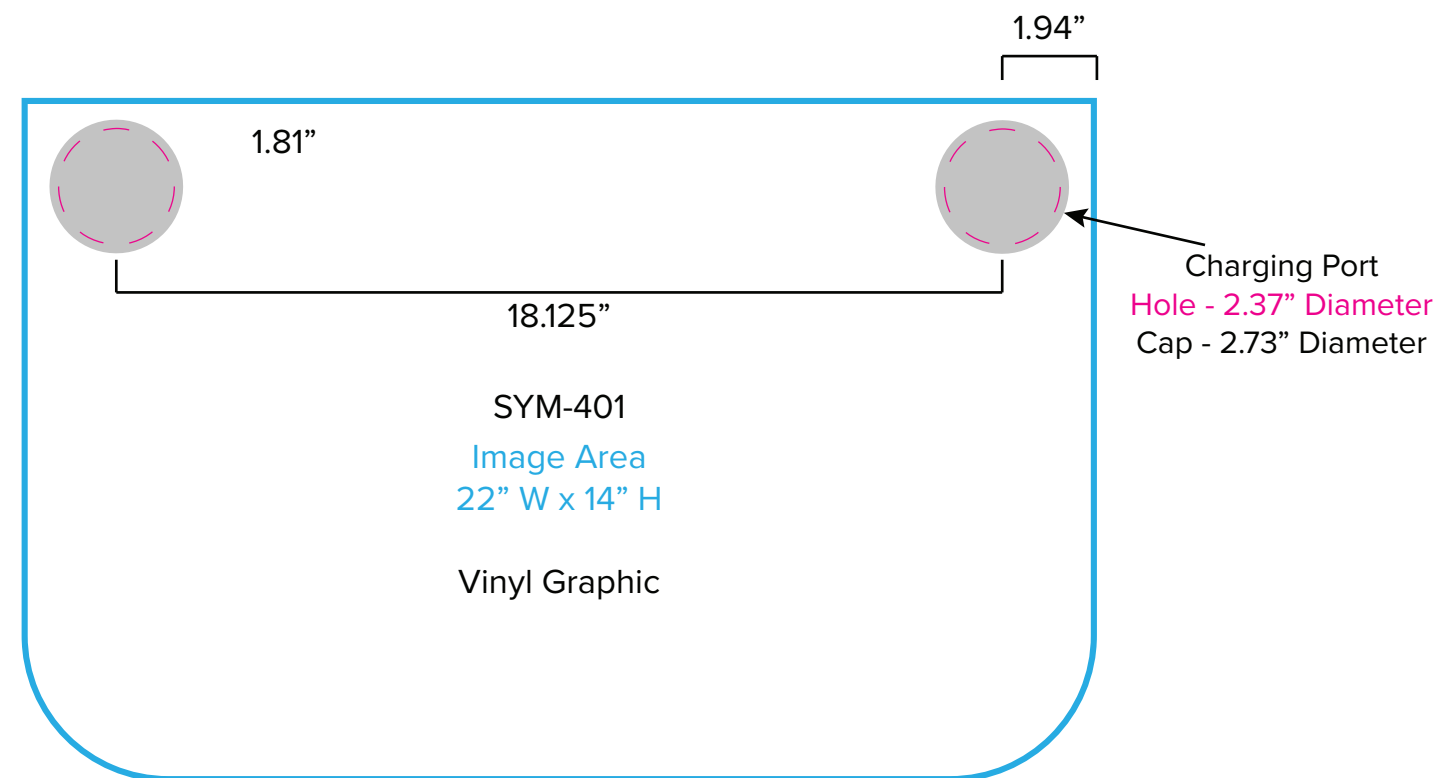

# Graphic Template 10 x 20 Inline Exhibit Flat, Arched Center & Side Panels - SEG Graphics

NOTE: All Raster Art (jpg, tiff,psd, png, etc.) must be at least 100 dpi at print size.  
Standard kits are often customized. Please check with Customer Service to ensure that this template matches your specific job.

Graphic Template  
Backwall Workstation Countertop – Vinyl Graphics  
Graphics **NOT** included in base price. Please request pricing.

NOTE: All Raster Art (jpg, tiff,psd, png, etc.) must be at least 100 dpi at print size.  
Standard kits are often customized. Please check with Customer Service to ensure that this template matches your specific job.

# Graphic Template Portable Counter – Vinyl Graphic

NOTE: All Raster Art (jpg, tiff,psd, png, etc.) must be at least 100 dpi at print size.  
Standard kits are often customized. Please check with Customer Service to ensure that this template matches your specific job.

Graphic Template  
Wireless Charging Bistro Table  
Direct Print Vinyl Graphic

NOTE: All Raster Art (jpg, tiff,psd, png, etc.) must be at least 100 dpi at print size.  
Standard kits are often customized. Please check with Customer Service to ensure that this template matches your specific job.