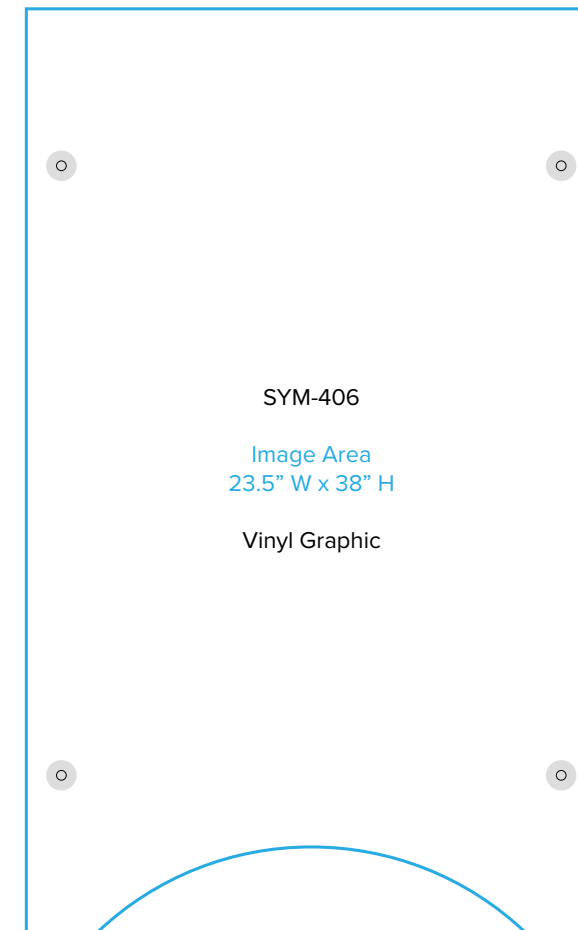

# Graphic Template 10 x 20 Inline Exhibit Flat, Arched Center & Side Panels - SEG Graphics

NOTE: All Raster Art (jpg, tiff,psd, png, etc.) must be at least 100 dpi at print size.  
Standard kits are often customized. Please check with Customer Service to ensure that this template matches your specific job.

# Graphic Template Portable Counter – Vinyl Graphic

NOTE: All Raster Art (jpg, tiff,psd, png, etc.) must be at least 100 dpi at print size.  
Standard kits are often customized. Please check with Customer Service to ensure that this template matches your specific job.