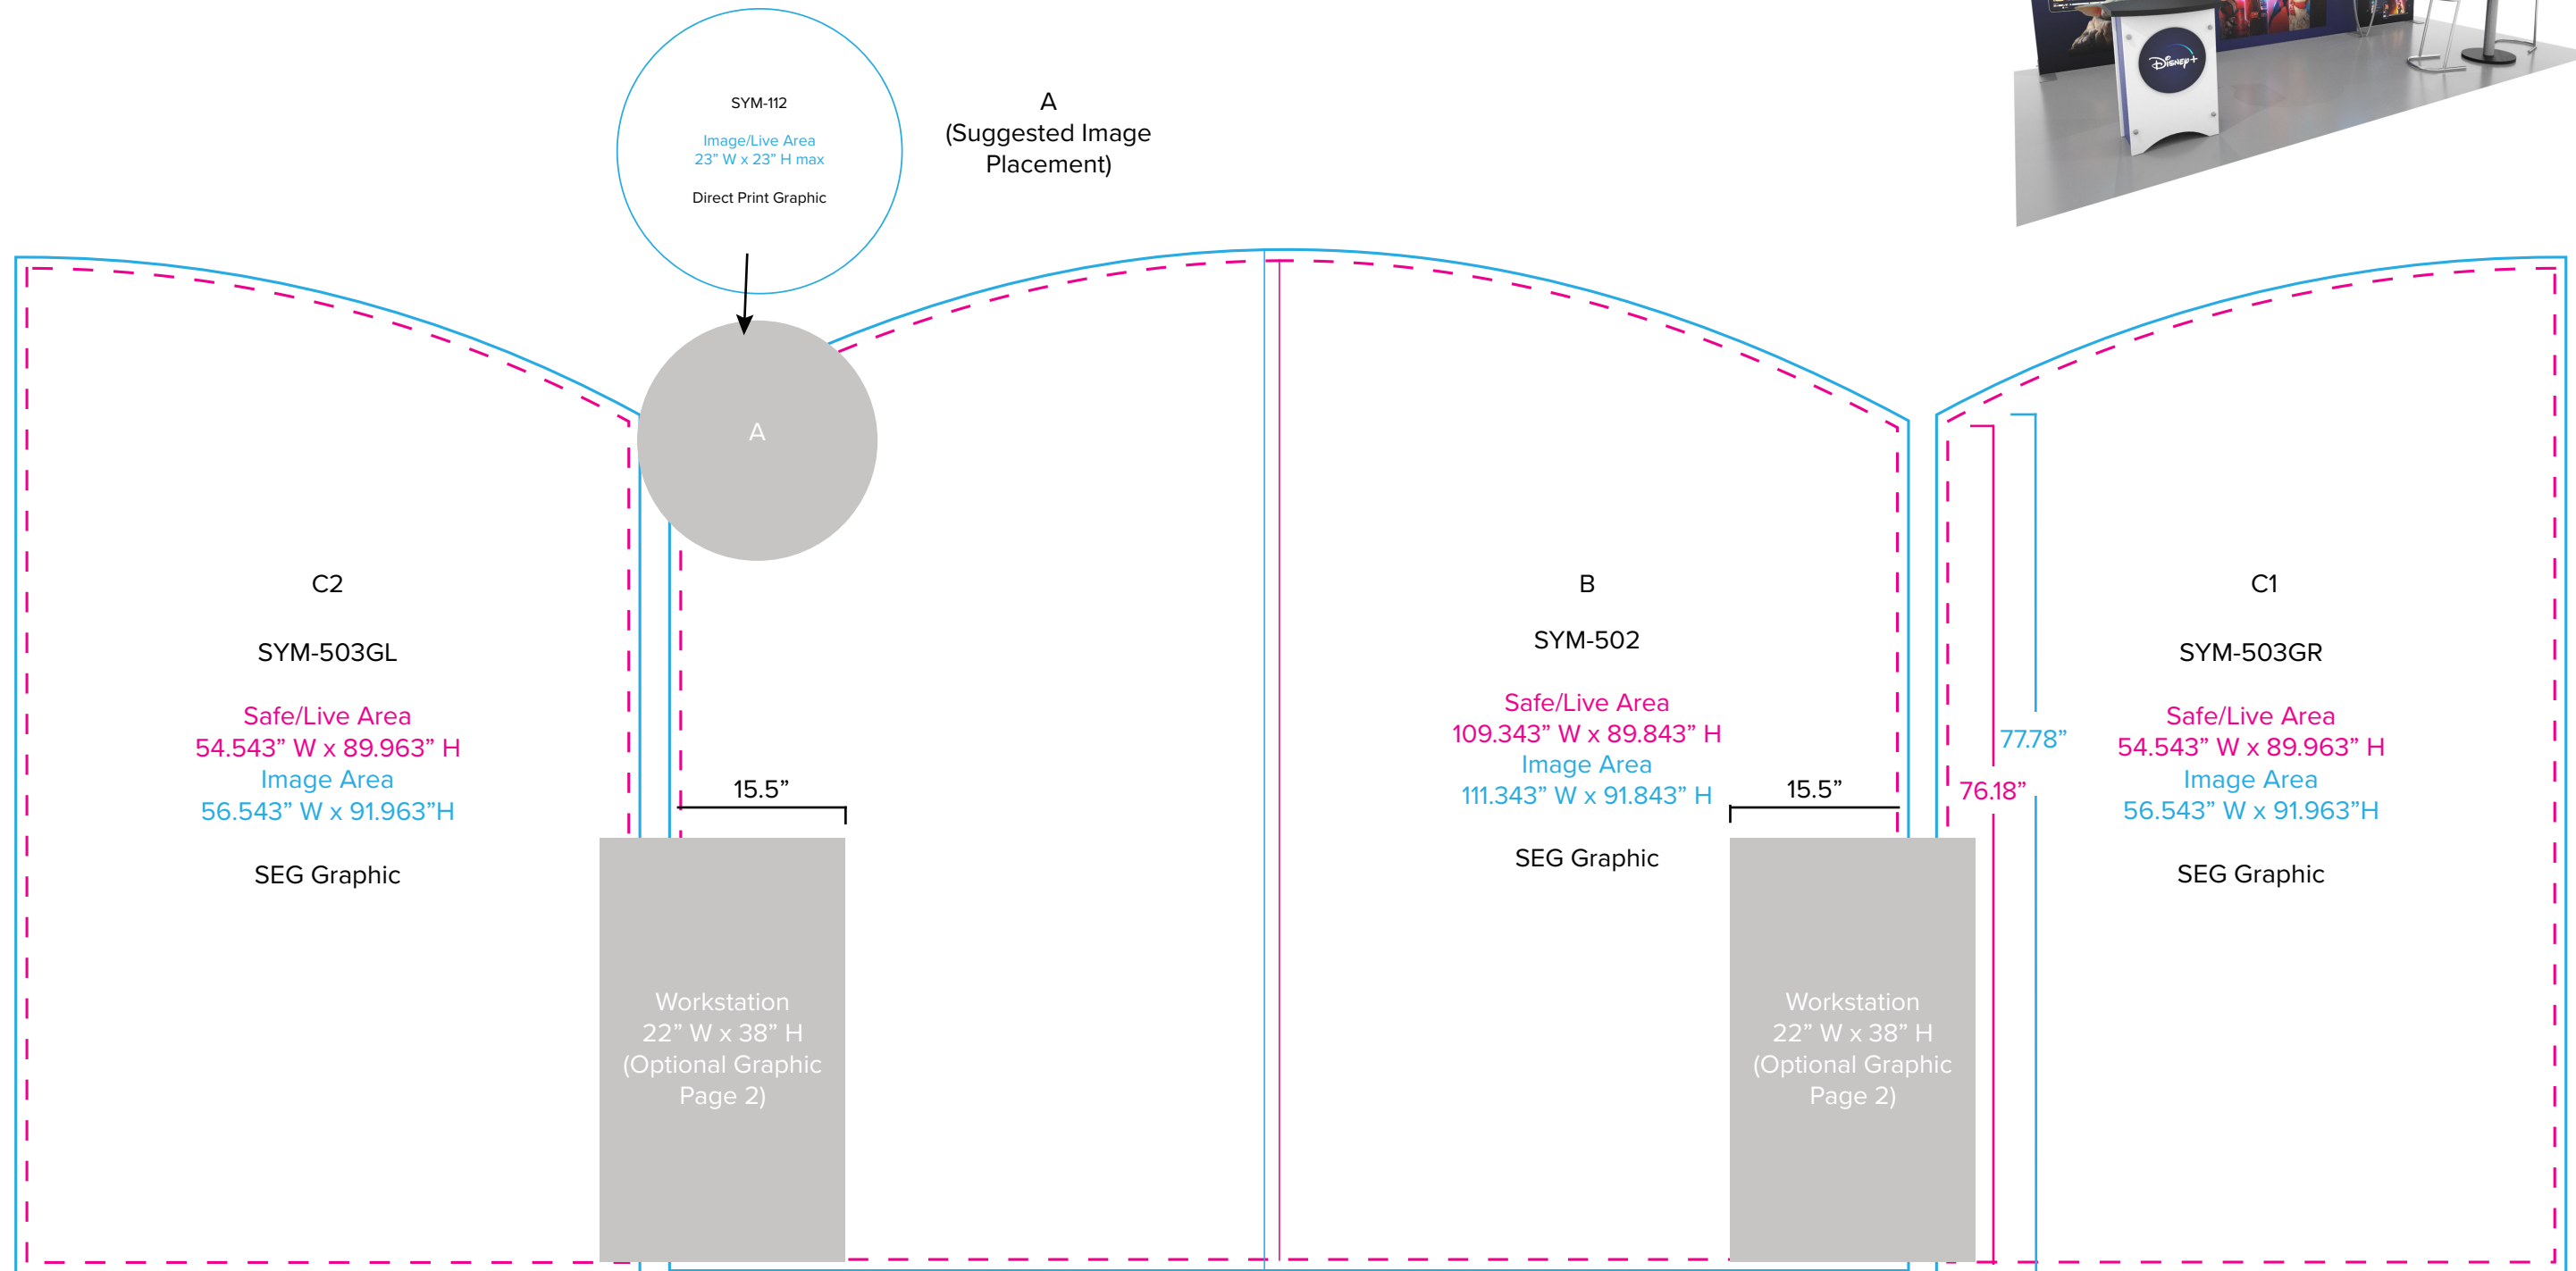

# Graphic Template 10 x 20 Inline Exhibit Flat, Arched Center & Side Panels - SEG Graphics

NOTE: All Raster Art (jpg, tiff,psd, png, etc.) must be at least 100 dpi at print size.  
Standard kits are often customized. Please check with Customer Service to ensure that this template matches your specific job.

Graphic Template  
Backwall Workstation Countertop – Vinyl Graphics  
Graphics **NOT** included in base price. Please request pricing.

NOTE: All Raster Art (jpg, tiff,psd, png, etc.) must be at least 100 dpi at print size.  
Standard kits are often customized. Please check with Customer Service to ensure that this template matches your specific job.

# Graphic Template Portable Counter – Vinyl Graphic

NOTE: All Raster Art (jpg, tiff,psd, png, etc.) must be at least 100 dpi at print size.  
Standard kits are often customized. Please check with Customer Service to ensure that this template matches your specific job.

Graphic Template  
Wireless Charging Bistro Table  
Direct Print Vinyl Graphic

NOTE: All Raster Art (jpg, tiff,psd, png, etc.) must be at least 100 dpi at print size.  
Standard kits are often customized. Please check with Customer Service to ensure that this template matches your specific job.